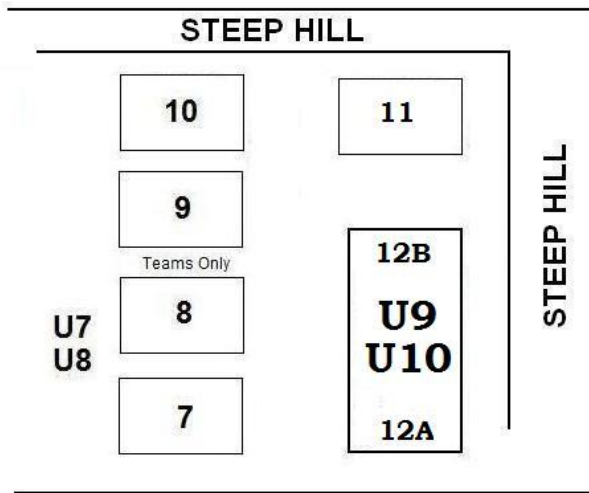

Middle Road Soccer Complex Field Map

SHELTER

CONCESSION
BATHROOMS

Playground