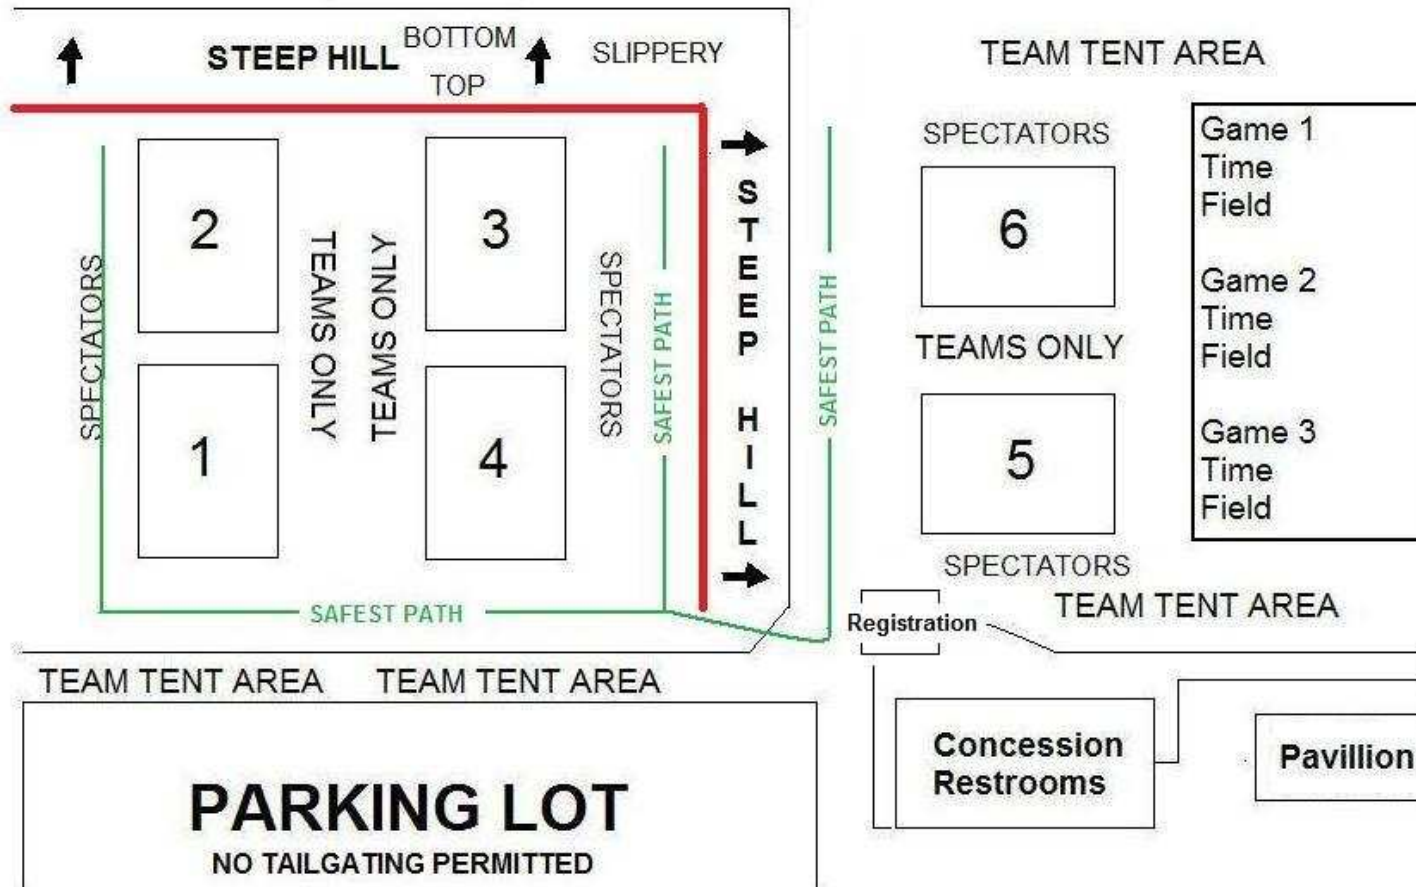

Moonlight Madness Map

Parking